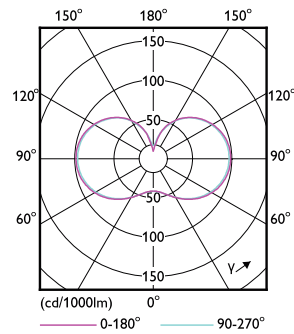

Product data

General Information		LLMF At End Of Nominal Lifetime (Nom)	
Cap-Base	E27 [E27]		0.7 %
EU RoHS compliant	Yes	Operating and Electrical	
Nominal Lifetime (Nom)	25000 h	Input Frequency	50 to 60 Hz
Switching Cycle	15000X	Power (Nom)	13 W
Technical Type	13-50W	Lamp Current (Nom)	130 mA
Light Technical		Wattage Equivalent	50 W
Color Code	830 [CCT of 3000K]	Starting Time (Nom)	0.5 s
Beam Angle (Nom)	300 °	Warm Up Time to 60% Light (Nom)	0.5 s
Luminous Flux (Nom)	2000 lm	Power Factor (Nom)	0.5
Luminous Flux (Rated) (Nom)	2000 lm	Voltage (Nom)	220-240 V
Color Designation	White (WH)	Temperature	
Correlated Color Temperature (Nom)	3000 K	T-Case Maximum (Nom)	62 °C
Luminous Efficacy (rated) (Nom)	153.00 lm/W		
Color Consistency	<6		
Color Rendering Index (Nom)	80		

Dimensional drawing

TForce 13.5W 2000lm 3000K E27 ND

Product	D	C
TForce Core LED HPL 13W E27 830 FR	75 mm	180 mm

Photometric data

LEDTForce 13W ED75 E27 830

LEDTForce ED75 E27

Trueforce CorePro LED HPL

Photometric data