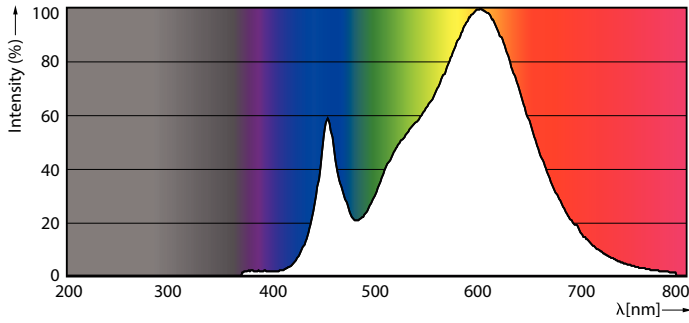

Trueforce CorePro LED HPL

Photometric data

LEDForce 13W ED75 E27 830