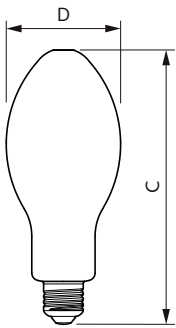

Trueforce CorePro LED HPL

Controls and Dimming

Dimmable	No

Mechanical and Housing

Bulb Finish	Frosted

Approval and Application

Energy Efficiency Label (EEL)	A++
Energy Consumption kWh/1000 h	13 kWh

Product Data

Full product code	871869975025100

Order product name	TForce Core LED HPL 13W E27 830 FR
EAN/UPC - Product	8718699750251
Order code	929002349702
Numerator - Quantity Per Pack	1
Numerator - Packs per outer box	6
Material Nr. (12NC)	929002349702
Net Weight (Piece)	0.130 kg

Dimensional drawing

TForce 13.5W 2000lm 3000K E27 ND