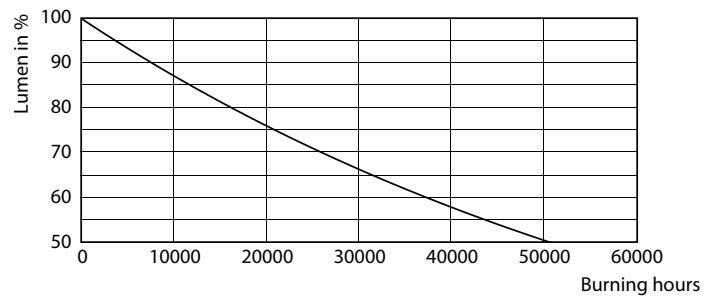

LEDspots LMP 25K